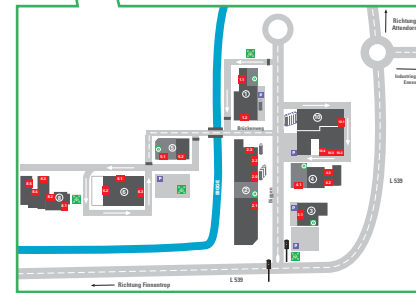

HOW TO FIND US:

You can easily reach us via A 45.

Coming from **Dortmund** you take the exit 16 Meinerzhagen. From there, you drive about 20 km over the L 539 to Attendorn.

From **Frankfurt** you leave the motorway at exit 18 Olpe. Take a short drive via B 55, then follow the L 512. After about 17 km you reach Attendorn.

Coming from **Cologne** follow the A 4 to the interchange Olpe/Süd. There you change to the A 45 in direction Dortmund/Olpe. Take the exit 18 Olpe and take the B 55 along the Biggensee (lake) to Attendorn.

IN ATTENDORN:

Passing the the first town sign you drive straight towards direction Finnentrop.

Leave the center of Attendorn to the left and look at the number of traffic lights. At the fifth traffic light turn right into the industrial area Biggen.

Your destination can be found on the map on the second page.

WELCOME!

IMPORTANT ADDITIONAL INFORMATION:

 Police enforcement camera

aquatherm GmbH
Biggen 5 • 57439 Attendorn, Germany
Tel.: +49 (0) 2722/950-0 • Fax: +49 (0) 2722/950-100
info@aquatherm.de • www.aquatherm.de