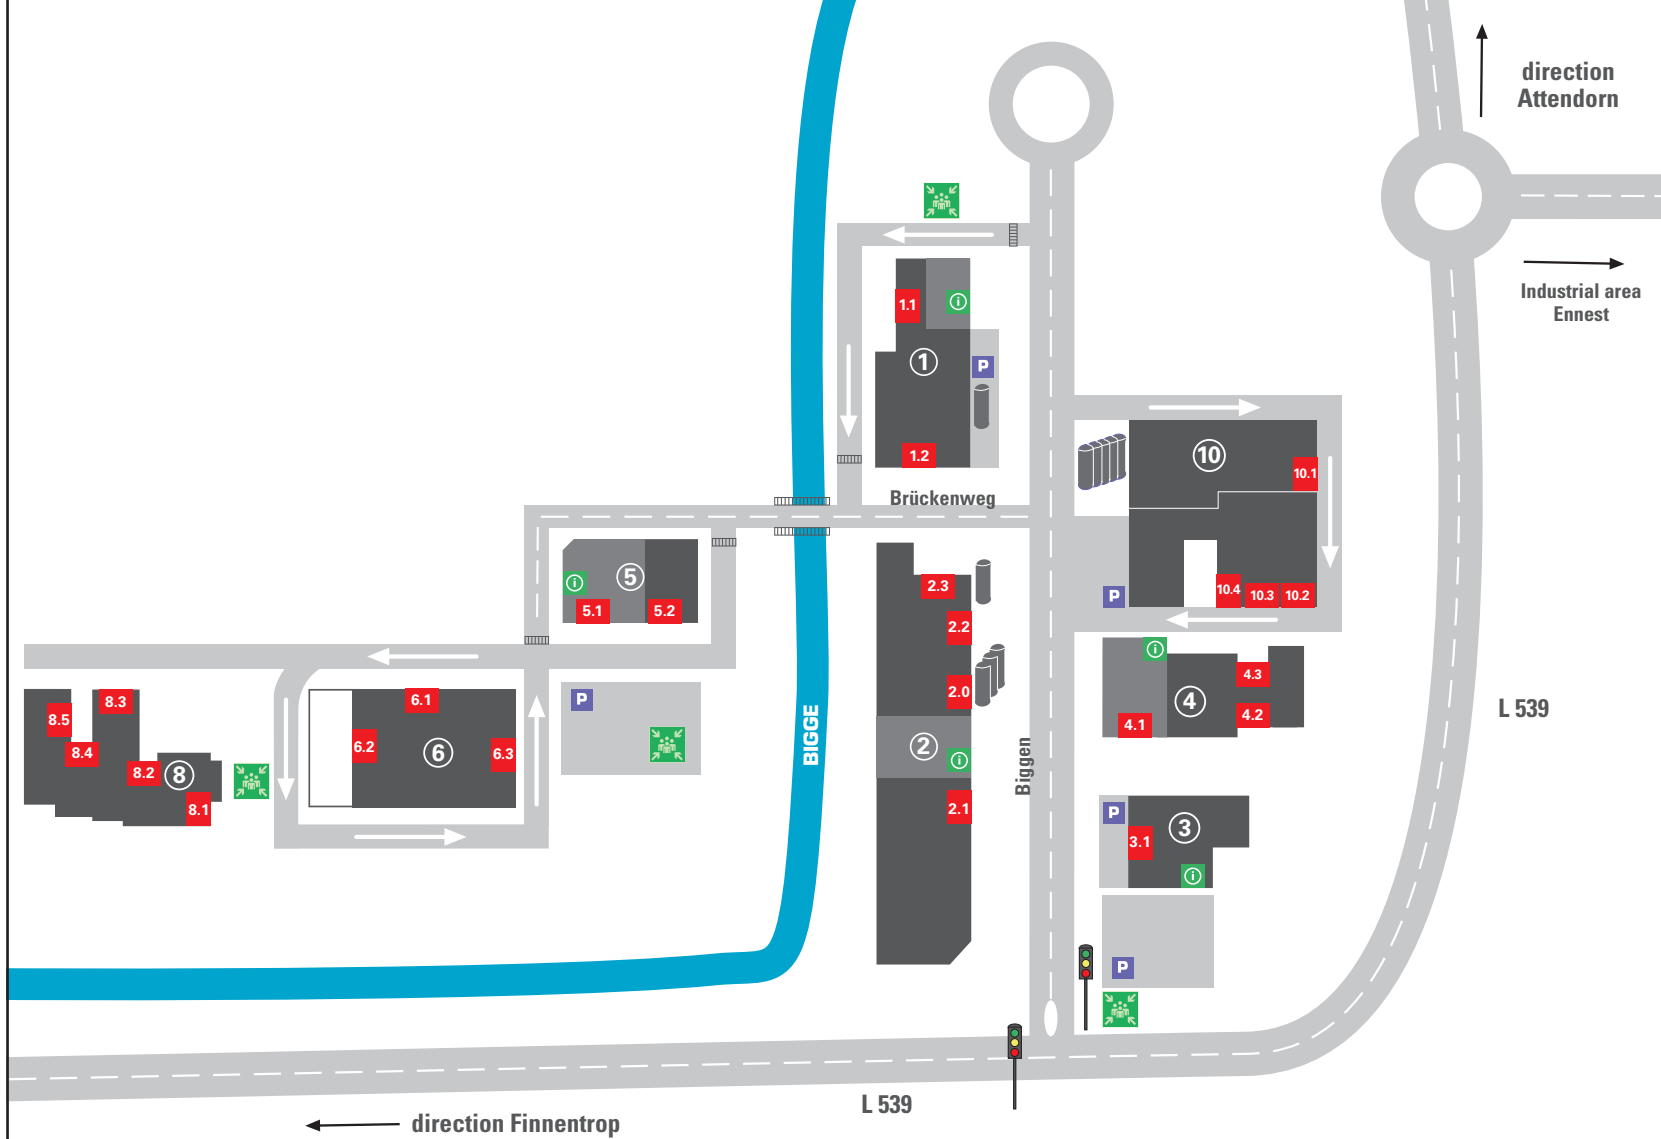

- Information/reception
- Gates
- Meeting point

BUILDING 1

- > National Sales
- > International Sales
- > Marketing
- > Engineering
- > Injection Moulding

BUILDING 2

- > Plant Management
- > Procurement
- > Compounding
- > Work preparation

BUILDING 3

- > Training Centre
- > Construction
- > Toolshop

BUILDING 4

- > Finance and Human Resources
- > Plant Maintenance
- > Insulating Department

BUILDING 5

- > Research and Development
- > Laboratory and Quality Assurance
- > Guest area and Cafeteria
- > Assembly and Packaging
- > Prefabrication

BUILDING 6

- > Logistic Centre
- > IT

BUILDING 8

- > Fabrication and showroom
  aquatherm black system
- > Booth construction

BUILDING 10

- > Extrusion

aquatherm GmbH
Biggen 5 • 57439 Attendorn, Germany
Tel.: +49 (0) 2722/950-0 • Fax: +49 (0) 2722/950-100
info@aquatherm.de • www.aquatherm.de

aquatherm
state of the pipe