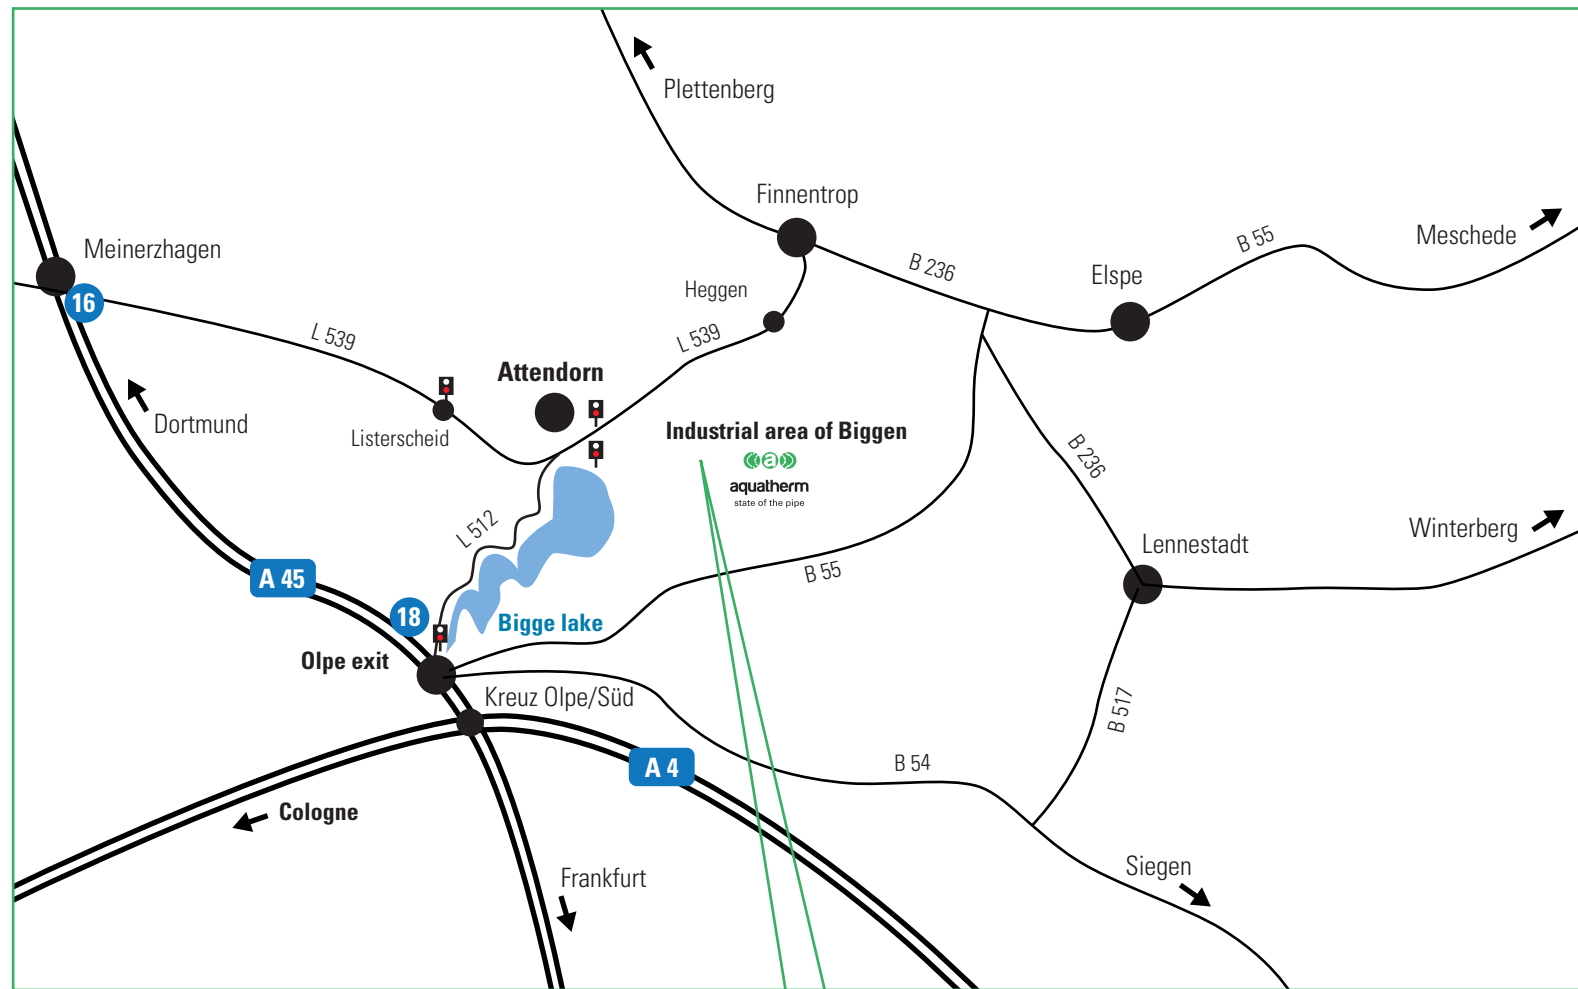

HOW TO FIND US:

You can easily reach us via A 45.

Coming from **Dortmund** you take the exit 16 Meinerzhagen. From there, you drive about 20 km over the L 539 to Attendorn.

From **Frankfurt** you leave the motorway at exit 18 Olpe. Take a short drive via B 55, then follow the L 512. After about 17 km you reach Attendorn.

Coming from **Cologne** follow the A 4 to the interchange Olpe/Süd. There you change to the A 45 in direction Dortmund/Olpe. Take the exit 18 Olpe and take the B 55 along the Biggensee (lake) to Attendorn.

IN ATTENDORN:

Passing the the first town sign you drive straight towards direction Finnentrop.

Leave the center of Attendorn to the left and look at the number of traffic lights. At the fifth traffic light turn right into the industrial area Biggen.

Your destination can be found on the map on the second page.

WELCOME!

IMPORTANT ADDITIONAL INFORMATION:

 Police enforcement camera

aquatherm GmbH
Biggen 5 • 57439 Attendorn, Germany
Tel.: +49 (0) 2722/950-0 • Fax: +49 (0) 2722/950-100
info@aquatherm.de • www.aquatherm.de