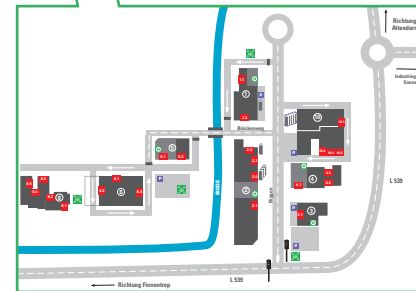

Coming from **Cologne** follow the A 4 to the interchange Olpe/Süd. There you change to the A 45 in direction Dortmund/Olpe. Take the exit 18 Olpe and take the B 55 along the Biggensee (lake) to Attendorn.

IN ATTENDORN:

Passing the the first town sign you drive straight towards direction Finnentrop.

Leave the center of Attendorn to the left and look at the number of traffic lights. At the fifth traffic light turn right into the industrial area Biggen.

Your destination can be found on the map on the second page.

WELCOME!

IMPORTANT ADDITIONAL INFORMATION:

 Police enforcement camera

aquatherm GmbH
Biggen 5 • 57439 Attendorn, Germany
Tel.: +49 (0) 2722/950-0 • Fax: +49 (0) 2722/950-100
info@aquatherm.de • www.aquatherm.de