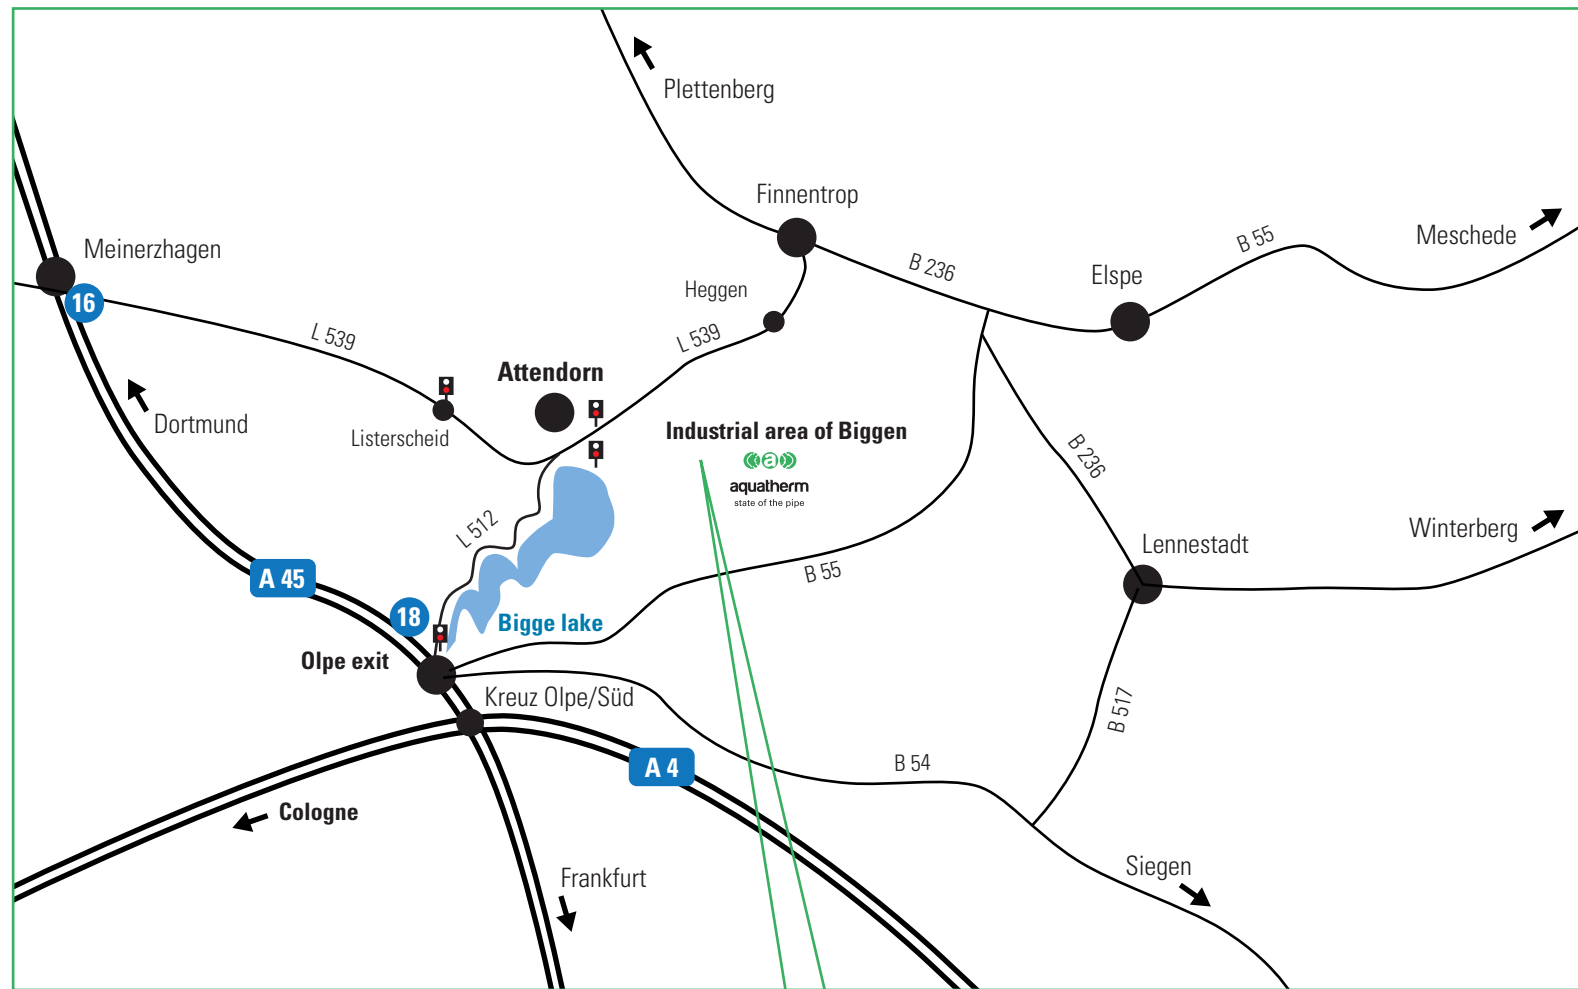

HOW TO FIND US:

You can easily reach us via A 45.

Coming from **Dortmund** you take the exit 16 Meinerzhagen. From there, you drive about 20 km over the L 539 to Attendorn.

From **Frankfurt** you leave the motorway at exit 18 Olpe. Take a short drive via B 55, then follow the L 512. After about 17 km you reach Attendorn.

Coming from **Cologne** follow the A 4 to the interchange Olpe/Süd. There you change to the A 45 in direction Dortmund/Olpe. Take the exit 18 Olpe and take the B 55 along the Biggensee (lake) to Attendorn.

IN ATTENDORN:

Passing the the first town sign you drive straight towards direction Finnentrop.

Leave the center of Attendorn to the left and look at the number of traffic lights. At the fifth traffic light turn right into the industrial area Biggen.

Your destination can be found on the map on the second page.

WELCOME!

IMPORTANT ADDITIONAL INFORMATION:

Police enforcement camera