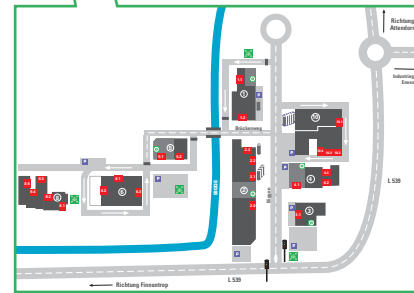

aquatherm GmbH
Biggen 5 • 57439 Attendorn, Germany
Tel.: +49 (0) 2722/950-0 • Fax: +49 (0) 2722/950-100
info@aquatherm.de • www.aquatherm.de

aquatherm
state of the pipe